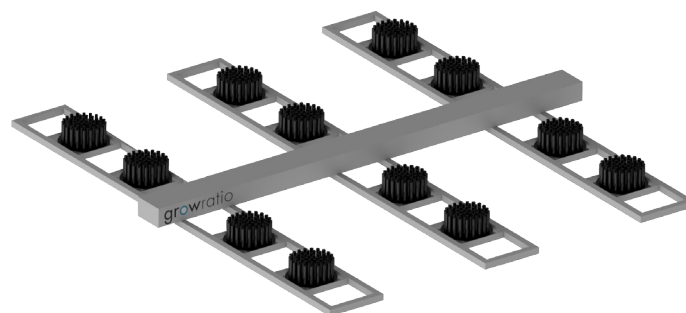

HARDWARE SPECIFICATIONS

LIGHT SOURCE	LED
SPECTRA	3000K Flowering
EFFICACY	2.3 $\mu\text{mol}/\text{J}$
PPF	1740 $\mu\text{mol}/\text{s}$
INPUT POWER	75 ~ 750 Watts adjustable via GrowApp management portal
INPUT VOLTAGE	90 ~ 305 Volts AC, 127 ~ 431 Volts DC
MOUNTING HEIGHT	15 ~ 100 cm from canopy
THERMAL MANAGEMENT	Passive
DIMENSIONS (LxWxH)	150 cm x 150 cm x 8 cm
CONNECTIVITY	RJ-45 Ethernet, WiFi

GROWAPP MANAGEMENT PORTAL SPECIFICATIONS

CLOUD PLATFORM SUPPORT	Amazon Web Services, Microsoft Azure
ON-PREMISE PLATFORM SUPPORT	Modern Linux Distributions, Microsoft Windows Server 2016
DEVICE O/S SUPPORT	Apple, Windows, Linux, Andriod, iPhone, Windows Mobile
SECURITY	Military Grade Encryption, Role Based Two Factor Authentication
OPERATIONAL HIERARCHY SUPPORT	Management of Multiple Locations / Rooms / Zones / Nodes
DEVICE PROFILE SUPPORT	Customizable Power / Efficiency / Scheduling Profiles
PROFILE DISTRIBUTION SUPPORT	Apply Profiles to Locations / Rooms / Zones / Nodes
PLANT MANAGMENT	Tracking for groups or individual plant management activities
OPERATIONAL REPORTING	Role-based access to operational detail reports
EXECUTIVE REPORTING	Key Performance Indicator Dashboards