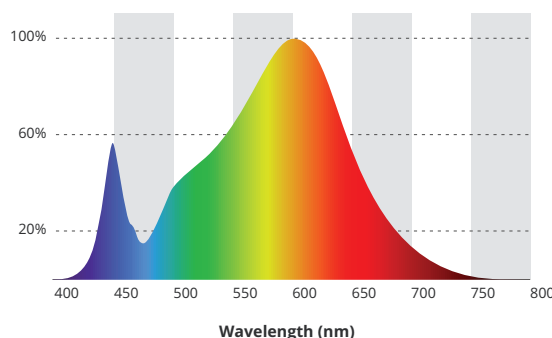

COLOUR SPECTRUM

GROWSPACE MONITORING & CONTROL OPTIONS

- Temperature
- Carbon Dioxide
- Electrical Consumption
- Soil Moisture*
- Dissolved Oxygen*
- Conductivity*
- Remote Accessory Controls*
- Humidity
- Light Levels
- Air Quality
- pH*
- ORP*
- Flow*

*External sensor/control unit add-on.

Certification in progress